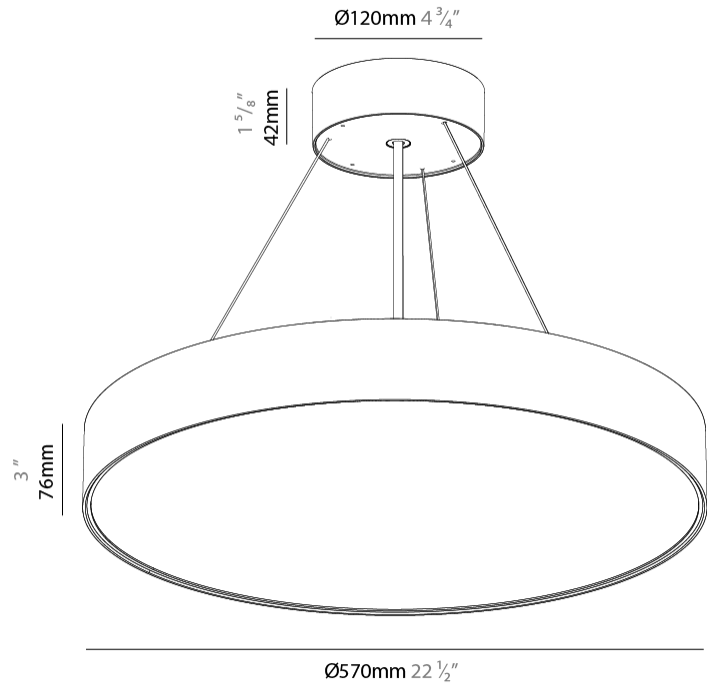

GENERAL

Series: Sign EVO
Partner: Prolicht
Division: Architectural
Installation: Suspension
Product Type: Pendant
Mounting Location: Ceiling
Light Distribution: Direct

PHYSICAL

Shape: Round
Diameter (mm): 570
Diameter (in): 22 7/16
Height (mm): 82
Height (in): 3 3/4
Weight (kg): 6.5
Diffuser: [PMMA - Opal](#) / [Microprism](#) / [Clear Microprism](#)
Fixture Finish: [SSR / BKV / CWI / CRY / HAB / UFT / ITA / RUA / FTG / MYG / LOD / PUS / FRO / FUP / KIA / POP / BLS / SPG / MEY / GOH / CHC / COM / ABZ / JAG / OBR / MOS / ROR](#)
Fixture Material: [PMMA](#) / [Extruded Aluminum](#) / [Steel](#)
Cable Details: [2000mm](#) or [6000mm](#) [Transparent Cable](#)

ELECTRICAL

Lamp Type: LED (Zhaga Standard)
Input Wattage (W): 53.1
Total Output Wattage (W): 48.2
Dimming: [DALI Dimming](#) / [MATTER Dimming](#)
Driver Included: Yes
Driver Location: Integrated
Driver Type: Constant Current - Universal
Driver Class: Class 2
Input Voltage (V): 120
Constant Current (MA): 350mA

LED

Color Temperature (°K): 2700-6500 Tunable White
Max. Delivered Lumen (lm): Max 7784
Nominal Lumen (lm): Mxa 8870
CRI: >90 CRI
Lamp Life (hrs): 50000

OPTICAL

RATINGS AND CERTIFICATIONS

Certified By: Certified for North American Standards
IP rating: IP40

PROJECT
TYPE
SPECIFIER
QUANTITY
DATE